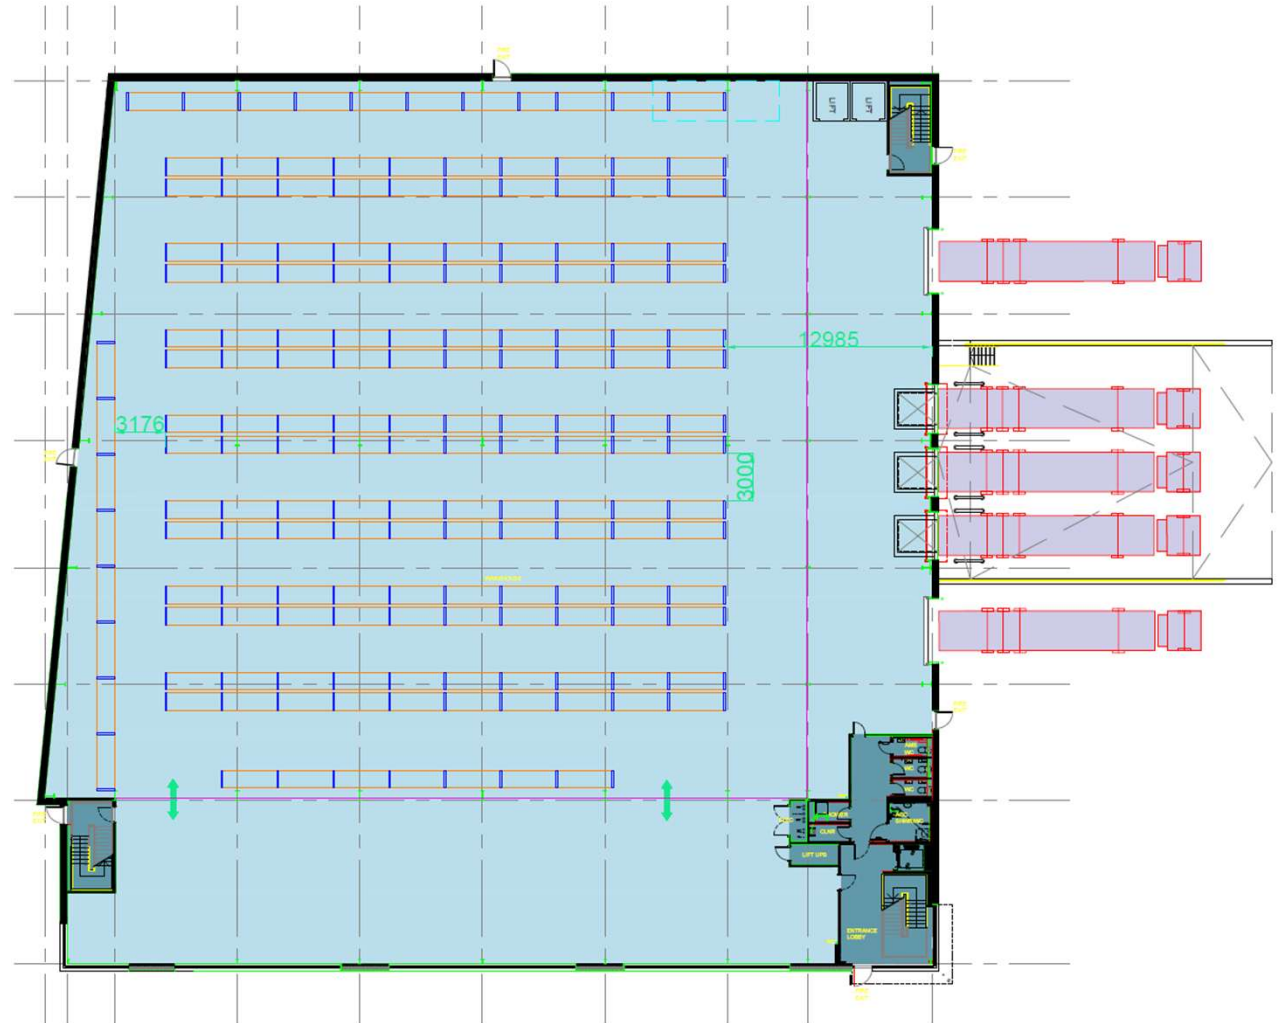

# NARROW AISLE COMPARISONS

Aisle Type	Total Bays*	Pallet Height	Total Pallets	Doors Clearance
Narrow Aisle (2m W)	198 – 197 * 3 Pallets + 1 * 2 Pallets	1.6 m – 5 Levels (10.5m clear height)	<b>2,959*</b>	13m
Narrow Aisle (2m W)	198 – 197 * 3 Pallets + 1 * 2 Pallets	1.6 m – 4 Levels (8m clear height)	<b>2,366*</b>	13m
Narrow Aisle (2m W)	198 – 197 * 3 Pallets + 1 * 2 Pallets	1.6 m – 3 Levels (6m clear height)	<b>1,773*</b>	13m

# WIDE AISLE COMPARISONS

Aisle Type	Total Bays*	Pallet Height	Total Pallets	Doors Clearance
Wide Aisle (3m W)	162 – 161 * 3 Pallets + 1 * 2 Pallets	1.6 m – 5 Levels (10.5m clear height)	<b>2,419*</b> *	13m
Wide Aisle (3m W)	162 – 161 * 3 Pallets + 1 * 2 Pallets	1.6 m – 4 Levels (8m clear height)	<b>1,934*</b> *	13m
Wide Aisle (3m W)	162 – 161 * 3 Pallets + 1 * 2 Pallets	1.6 m – 3 Levels (6m clear height)	<b>1,449*</b> *	13m

\*Excludes lost due to building columns

\*\* Excludes lost due to fire exit

Confidential & Proprietary | © 2026 CBRE, Inc.

— RACKING CONFIGURATION

Pallet Dimension (mm):  
1200(D) \* 1000 (W) \* 1600(H)  
10.5m/8m/6m clear internal height

Top View –  
3 Pallets Bay

Front View –  
5 Levels

Front View –  
4 Levels

Front View –  
3 Levels