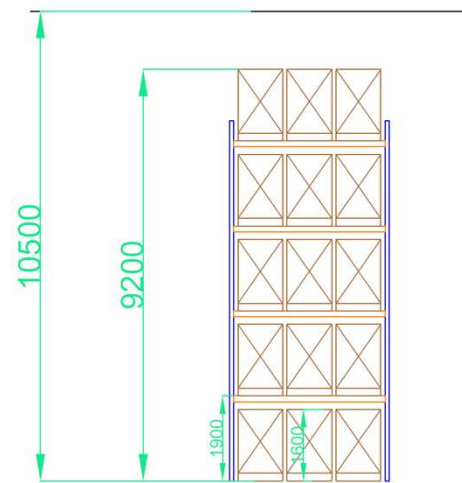

# WIDE AISLE COMPARISONS

Aisle Type	Total Bays*	Pallet Height	Total Pallets	Doors Clearance
Wide Aisle (3m W)	162 – 161 * 3 Pallets + 1 * 2 Pallets	1.6 m – 5 Levels (10.5m clear height)	<b>2,419*</b> *	13m
Wide Aisle (3m W)	162 – 161 * 3 Pallets + 1 * 2 Pallets	1.6 m – 4 Levels (8m clear height)	<b>1,934*</b> *	13m
Wide Aisle (3m W)	162 – 161 * 3 Pallets + 1 * 2 Pallets	1.6 m – 3 Levels (6m clear height)	<b>1,449*</b> *	13m

\*Excludes lost due to building columns

\*\* Excludes lost due to fire exit

Confidential & Proprietary | © 2026 CBRE, Inc.

— RACKING CONFIGURATION

Pallet Dimension (mm):  
1200(D) \* 1000 (W) \* 1600(H)  
10.5m/8m/6m clear internal height

Top View –  
3 Pallets Bay

Front View –  
5 Levels

Front View –  
4 Levels

Front View –  
3 Levels