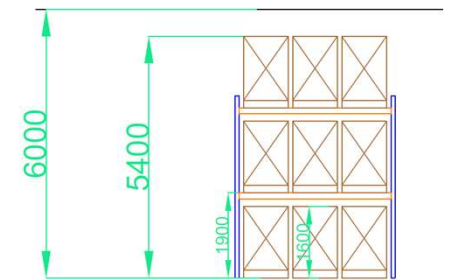

# WIDE AISLE COMPARISONS

Aisle Type	Total Bays*	Pallet Height	Total Pallets	Doors Clearance
Wide Aisle (3m W)	162 – 161 * 3 Pallets + 1 * 2 Pallets	1.6 m – 5 Levels (10.5m clear height)	<b>2,419*</b> *	13m
Wide Aisle (3m W)	162 – 161 * 3 Pallets + 1 * 2 Pallets	1.6 m – 4 Levels (8m clear height)	<b>1,934*</b> *	13m
Wide Aisle (3m W)	162 – 161 * 3 Pallets + 1 * 2 Pallets	1.6 m – 3 Levels (6m clear height)	<b>1,449*</b> *	13m

\*Excludes lost due to building columns

\*\* Excludes lost due to fire exit

Confidential & Proprietary | © 2026 CBRE, Inc.

— RACKING CONFIGURATION

Pallet Dimension (mm):  
1200(D) \* 1000 (W) \* 1600(H)  
10.5m/8m/6m clear internal height

Top View –  
3 Pallets Bay

Front View –  
5 Levels

Front View –  
4 Levels

Front View –  
3 Levels