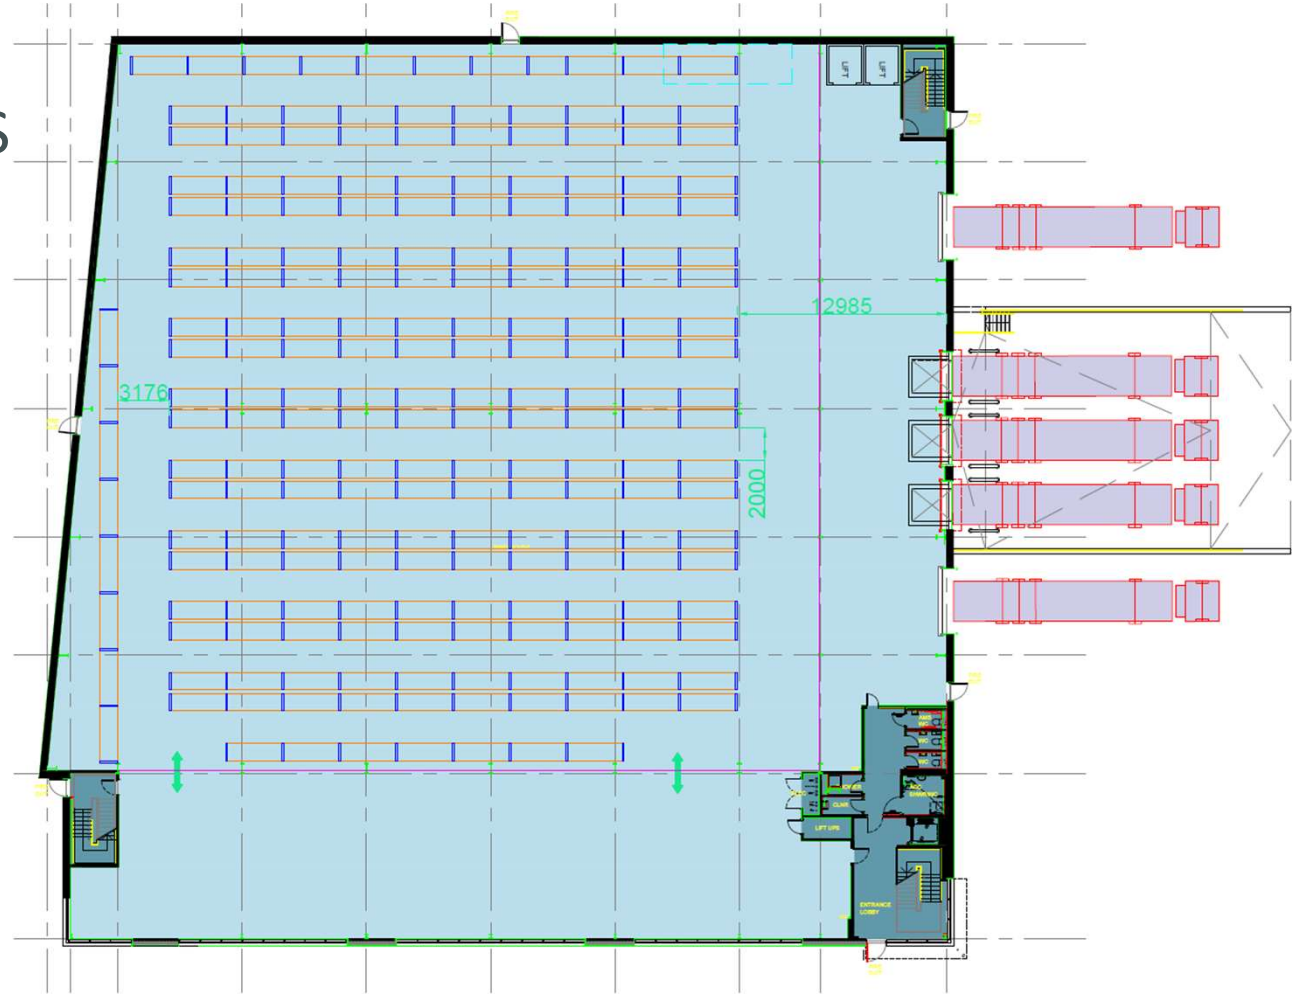

# Goya Canning Town Racking Layouts

CBRE Consumer, Supply Chain & Talent Advisory  
APR 2026

# NARROW AISLE COMPARISONS

Aisle Type	Total Bays*	Pallet Height	Total Pallets	Doors Clearance
Narrow Aisle (2m W)	198 – 197 * 3 Pallets + 1 * 2 Pallets	1.6 m – 5 Levels (10.5m clear height)	<b>2,959*</b>	13m
Narrow Aisle (2m W)	198 – 197 * 3 Pallets + 1 * 2 Pallets	1.6 m – 4 Levels (8m clear height)	<b>2,366*</b>	13m
Narrow Aisle (2m W)	198 – 197 * 3 Pallets + 1 * 2 Pallets	1.6 m – 3 Levels (6m clear height)	<b>1,773*</b>	13m

# WIDE AISLE COMPARISONS

Aisle Type	Total Bays*	Pallet Height	Total Pallets	Doors Clearance
Wide Aisle (3m W)	162 – 161 * 3 Pallets + 1 * 2 Pallets	1.6 m – 5 Levels (10.5m clear height)	<b>2,419*</b> *	13m
Wide Aisle (3m W)	162 – 161 * 3 Pallets + 1 * 2 Pallets	1.6 m – 4 Levels (8m clear height)	<b>1,934*</b> *	13m
Wide Aisle (3m W)	162 – 161 * 3 Pallets + 1 * 2 Pallets	1.6 m – 3 Levels (6m clear height)	<b>1,449*</b> *	13m

Top View –  
3 Pallets Bay

Front View –  
5 Levels

Front View –  
4 Levels

Front View –  
3 Levels