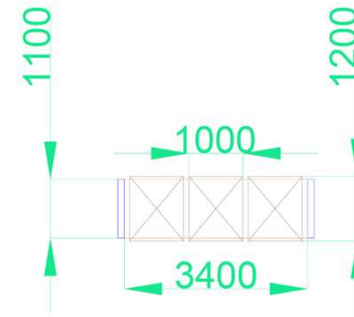

# WIDE AISLE COMPARISONS

Aisle Type	Total Bays*	Pallet Height	Total Pallets	Doors Clearance
Wide Aisle (3m W)	162 – 161 * 3 Pallets + 1 * 2 Pallets	1.6 m – 5 Levels (10.5m clear height)	<b>2,419*</b> *	13m
Wide Aisle (3m W)	162 – 161 * 3 Pallets + 1 * 2 Pallets	1.6 m – 4 Levels (8m clear height)	<b>1,934*</b> *	13m
Wide Aisle (3m W)	162 – 161 * 3 Pallets + 1 * 2 Pallets	1.6 m – 3 Levels (6m clear height)	<b>1,449*</b> *	13m

\*Excludes lost due to building columns

\*\* Excludes lost due to fire exit

Confidential & Proprietary | © 2026 CBRE, Inc.

— RACKING CONFIGURATION

Pallet Dimension (mm):  
1200(D) \* 1000 (W) \* 1600(H)  
10.5m/8m/6m clear internal height

Top View –  
3 Pallets Bay

Front View –  
5 Levels

Front View –  
4 Levels

Front View –  
3 Levels