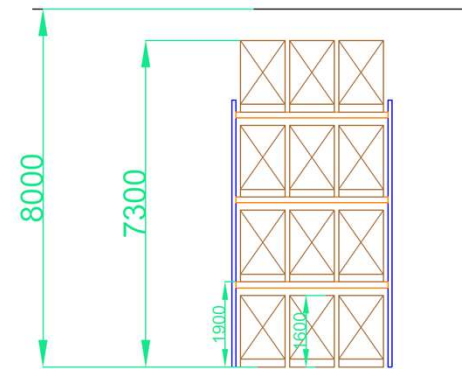

# WIDE AISLE COMPARISONS

Aisle Type	Total Bays*	Pallet Height	Total Pallets	Doors Clearance
Wide Aisle (3m W)	162 – 161 * 3 Pallets + 1 * 2 Pallets	1.6 m – 5 Levels (10.5m clear height)	<b>2,419*</b> *	13m
Wide Aisle (3m W)	162 – 161 * 3 Pallets + 1 * 2 Pallets	1.6 m – 4 Levels (8m clear height)	<b>1,934*</b> *	13m
Wide Aisle (3m W)	162 – 161 * 3 Pallets + 1 * 2 Pallets	1.6 m – 3 Levels (6m clear height)	<b>1,449*</b> *	13m

\*Excludes lost due to building columns

\*\* Excludes lost due to fire exit

Confidential & Proprietary | © 2026 CBRE, Inc.

— RACKING CONFIGURATION

Pallet Dimension (mm):  
1200(D) \* 1000 (W) \* 1600(H)  
10.5m/8m/6m clear internal height

Top View –  
3 Pallets Bay

Front View –  
5 Levels

Front View –  
4 Levels

Front View –  
3 Levels